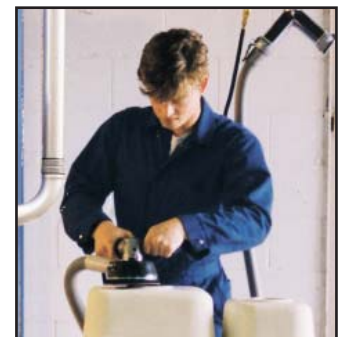

Automotive & Industrial Applications

Eurovac offers a full range of vacuum ready tools, anti-static conductive vacuum hoses, wands and cleaning tools.