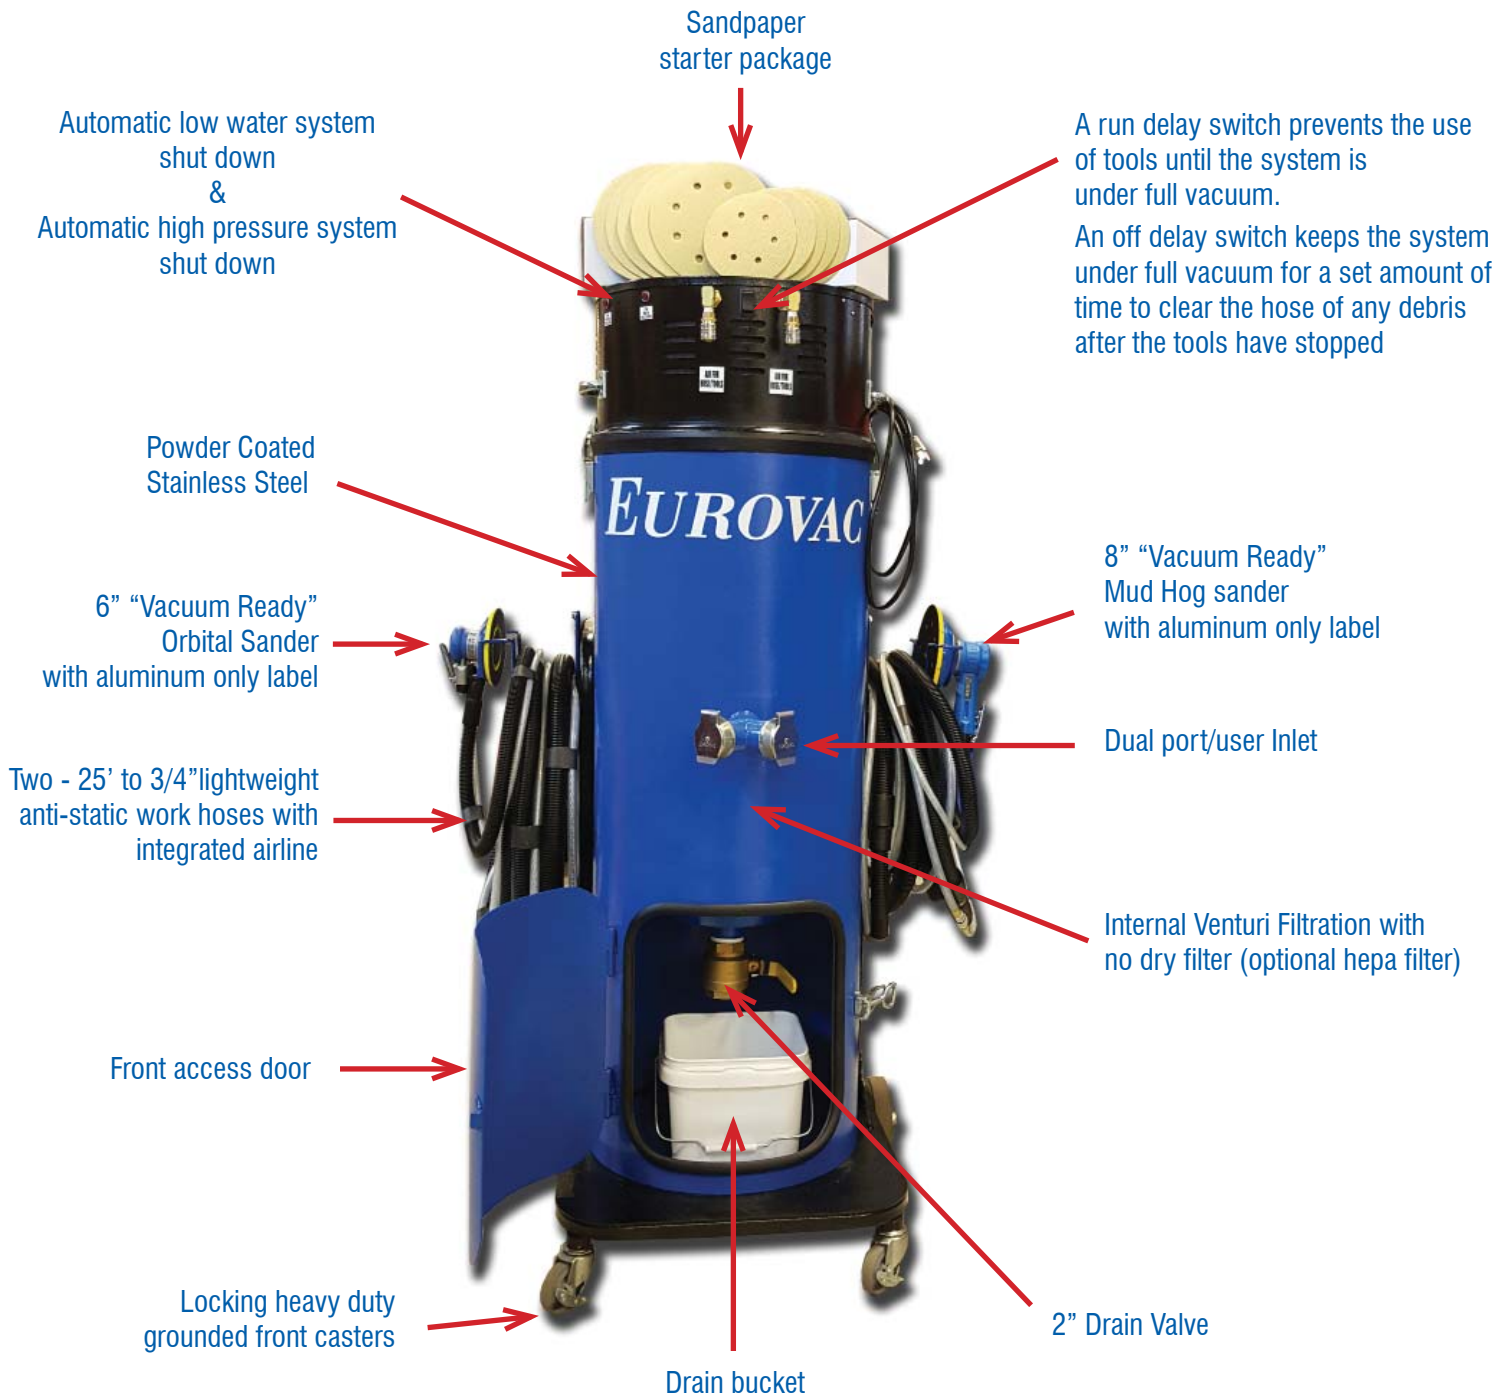

## EUROVAC II - WET MIX DUST COLLECTOR

*Eliminate dust with a Eurovac system and source capture sanding tools*

\*For use in ordinary locations