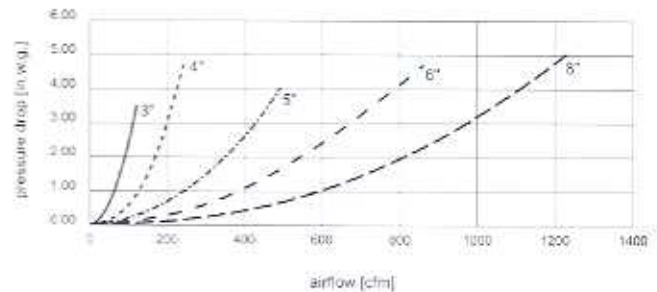

- swinging extension booms to increase reaches from 7' (2m) to 16.5' (6m)
- arms with a standing bench mountable flange
- fans or filtering systems.

A large variety of hoods can be manufactured to suit particular requirements. Different diameters and construction materials are available.

APPLICATIONS:

- All welding processes
- Glue fumes, grinding dust and most airborne dust
- Soldering fumes
- Chemical applications such as in laboratories (stainless steel models)

	Model	Arm reach feet/M	Arm diameter inch/mm	Available hood diameter inch/mm
1.	8001	3/0.8M	3\"/80mm	4\"/100mm
2.	6101	5'/1.5M	4\"/100mm	6\"/160mm
3.	0201	7'/2M	4\"/100mm	6\"/160mm
4.	5221	8'/2.5M	5\"/125mm	10\"/250mm
5.	0261	7'/2M	6\"/160mm	12\"/315mm
6.	0361	10'/3M	6\"/160mm	12\"/315mm
7.	0461	14'/4M	6\"/160mm	12\"/315mm
8.	0202	7'/2M	8\"/200mm	14\"/350mm
9.	0302	10'/3M	8\"/200mm	14\"/350mm
10.	0402	14'/4M	8\"/200mm	14\"/350mm

*** add suffix P to above to order or specify standing flange mounted.